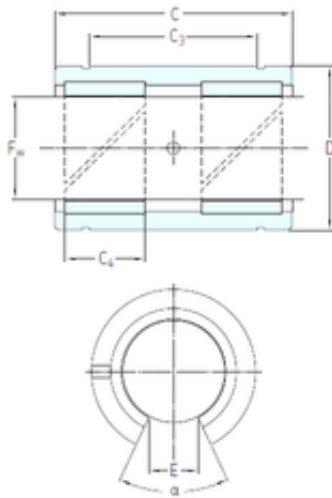

## SKF LPAT 25 paliers lisses

Bearing No. LPAT 25

Size	25x40x58 mm
Bore Diameter	25 mm
Outer Diameter	40 mm
Width	58 mm
Fw	25 mm
D	40 mm
C	58 mm

LPAT 25 Bearing 2D drawings and 3D CAD models